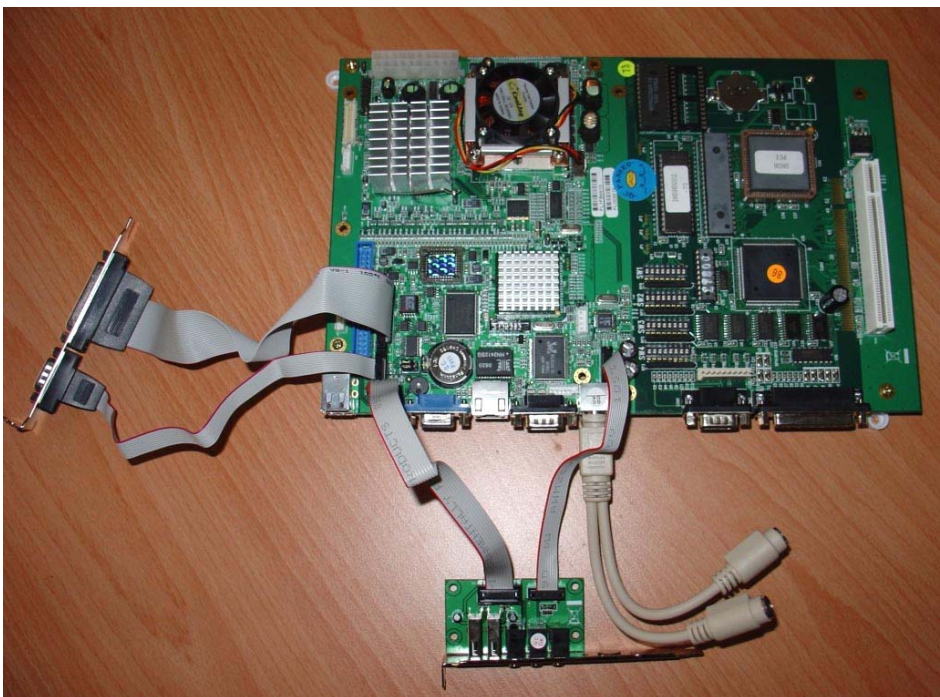

GSE-598 Complete Kit

1. GSE-598 Super king Derby Program card

2. Industrial Motherboard

3. PCI to ISA

4. Operator

5. Wires

6. Hard Disk

7. Cable