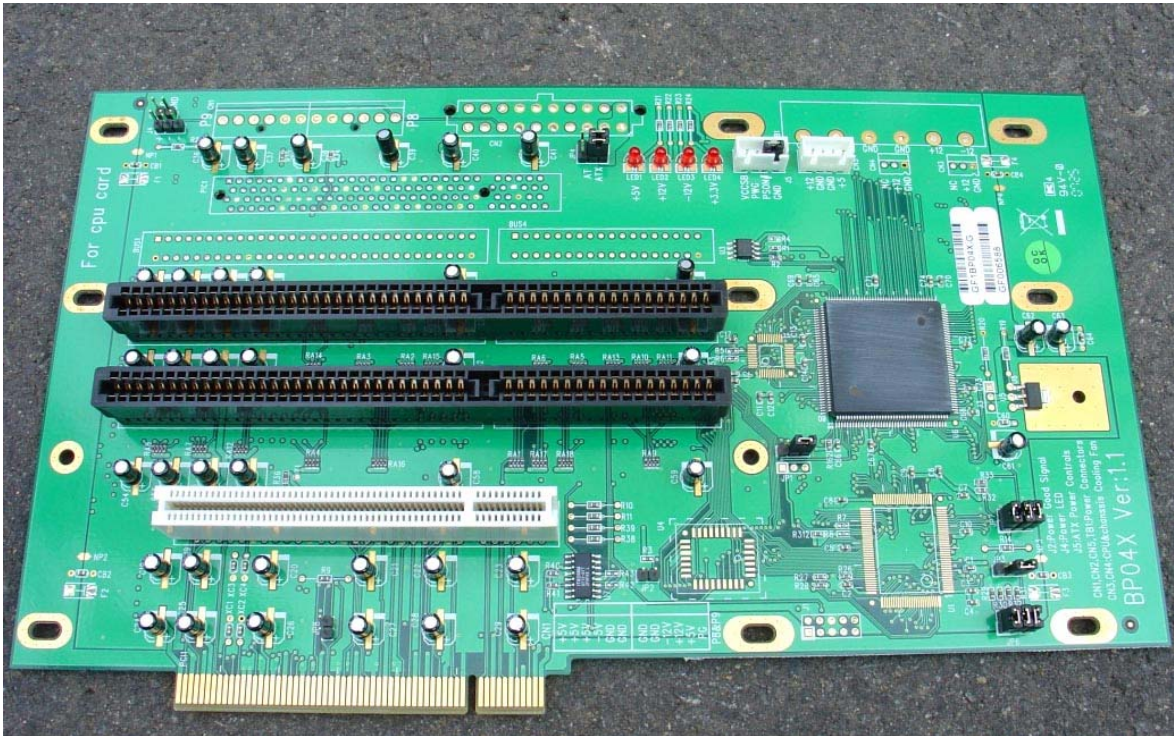

GSE-598 Complete Kit

1. GSE-598 Super king Derby Program card

2. Industrial Motherboard

3. PCI to ISA

4. Operator

5. Wires

6. Hard Disk

7. Cable